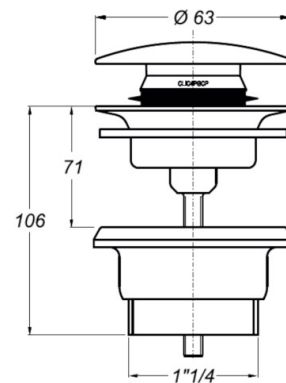

ITEM

0931RG54S6

MANITAPI ORO ROSA TAPPO INOX

Product Type

Traps and wastes for washbasin/bidet

Wastes for washbasin and bidet

Logistic Info

Pcs per Carton: 25
Qty per Pallet: 25
Unit weight: 0,21830
Flow rate Lt/m.:

ORIGINE: MADE IN CINA
Cod.EAN13: 8030575067056
Tarif Code :73249000

Tecnichal Details

Model: MANITAPI
Product: Lockable wastes
Spec 1: Gun metal finish. Including free-flow pivot joint. Stainless steel body.
Spec 2: 1"1/4 x ø 65 mm
Material 1: INOX
Material 2:
Color 1: ROSE GOLD
Color 2: