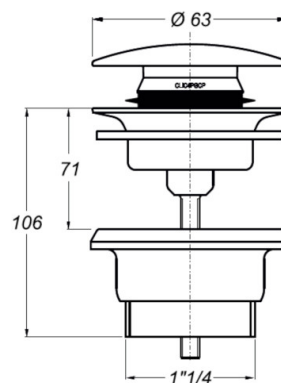

ITEM

**0931GD54S3**

**MANITAPI GOLD TAPPO INOX**

Product Type

Traps and wastes for washbasin/bidet

Wastes for washbasin and bidet

Logistic Info

**Pcs per Carton: 25**  
**Qty per Pallet: 25**  
**Unit weight: 0,21830**  
**Flow rate Lt/m.:**

ORIGINE: MADE IN CINA  
Cod.EAN13: 8030575061542  
Tarif Code :73249000

Tecnichal Details

**Model:** MANITAPI  
**Product:** Lockable wastes  
**Spec 1:** Matt gold finish . Including free-flow pivot joint. Stainless steel body.  
**Spec 2:** 1"1/4 x ø 65 mm  
**Material 1:** INOX  
**Material 2:**  
**Color 1:** MATT GOLD  
**Color 2:**