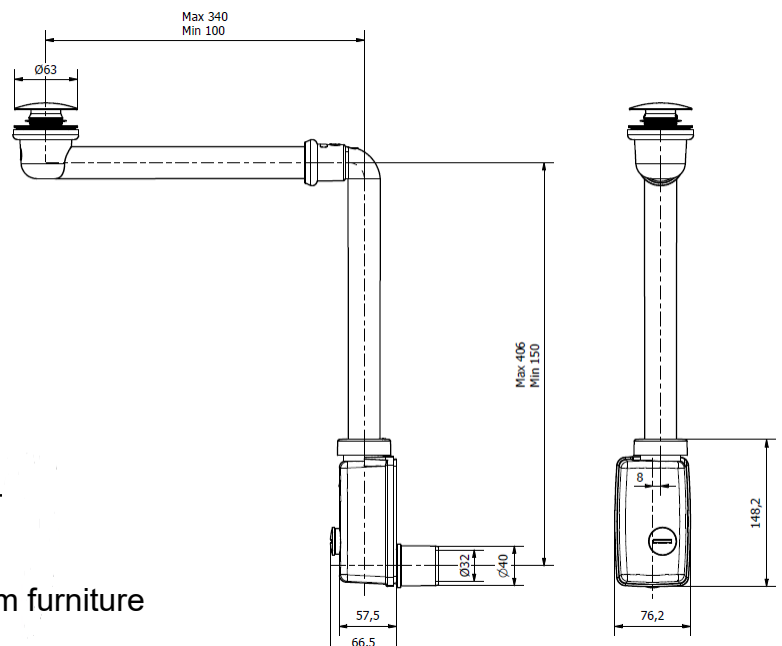

ITEM

2531IS34S0

ISIDORO C/IS.Ø32/40 C/P.

Product Type

Traps and wastes for washbasin/bidetet

Space-saving traps for washbasin/bidet

Logistic Info

Pcs per Carton: 10
Qty per Pallet: 25
Unit weight: 0,41790
Flow rate Lt/m.:

ORIGINE: MADE IN SERBIA

Cod.EAN13: 8030575067179

Tarif Code :39229000

Tecnichal Details

Model: ISIDORO

Product: Space-saving siphons for bathroom furniture

Spec 1: Built-in click-clack waste with \varnothing 65 mm flange, with inspection plug, with washing machine connection

Spec 2: \varnothing 65 mm x \varnothing 32/40 mm

Material 1: PP

Material 2: Silicone

Color 1: WHITE

Color 2: GREEN

Approvals