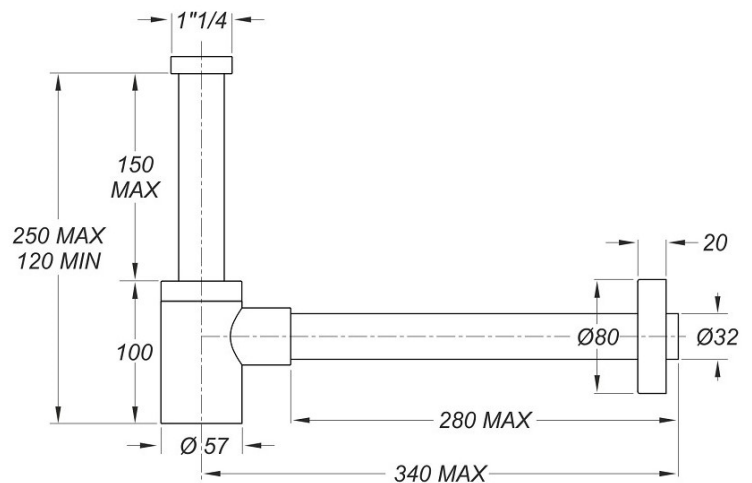

ITEM

**0521RG32K6**

**MIGNON PINK GOLD 1"1/4 X 32**

Product Type

Traps and wastes for washbasin/bidet

Design traps

Logistic Info

**Pcs per Carton: 25**  
**Qty per Pallet: 25**  
**Unit weight: 0,59200**  
**Flow rate Lt/m.: 32,60**

ORIGINE: MADE IN CINA

Cod.EAN13: 8030575066387

Tarif Code :73249000

Tecnichal Details

**Model:** MIGNON  
**Product:** compact stainless steel design siphon  
**Spec 1:** Pipes length: inlet 170 mm, outlet 300 mm  
**Spec 2:** 1"1/4 x ø 32 mm  
**Material 1:** INOX 304  
**Material 2:** ABS  
**Color 1:** ROSE GOLD  
**Color 2:**