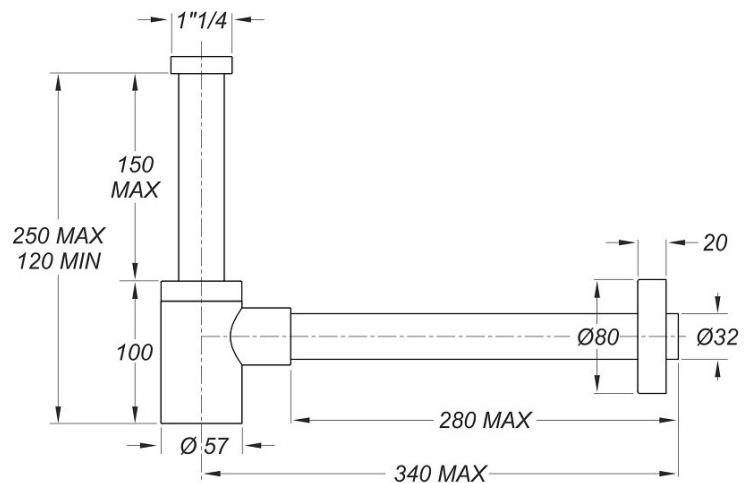

Tecnichal Details

Model: MIGNON

Product: compact stainless steel design siphon

Spec 1: Pipes length: inlet 170 mm, outlet 300 mm

Spec 2: 1"1/4 x ø 32 mm

Material 1: INOX 304

Material 2: ABS

Color 1: MATT GOLD

Color 2: