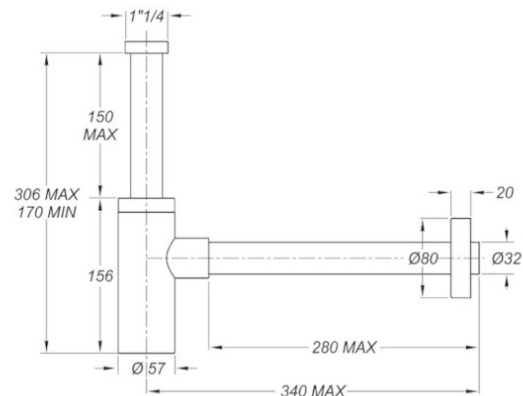

ITEM

0581RG32K6

INOXMATER ORO ROSA 1"1/4X32

Product Type

Traps and wastes for washbasin/bidet

Design traps

Logistic Info

Pcs per Carton: 25
Qty per Pallet: 25
Unit weight: 0,66900
Flow rate Lt/m.: 42,20

ORIGINE: MADE IN CINA

Cod.EAN13: 8030575066370

Tarif Code :73249000

Tecnichal Details

Model: INOXMATER
Product: Stainless steel design siphons
Spec 1: Pipes length: inlet 170 mm, outlet 300 mm
Spec 2: 1"1/4 x \varnothing 32 mm
Material 1: INOX 304
Material 2: ABS
Color 1: ROSE GOLD
Color 2: