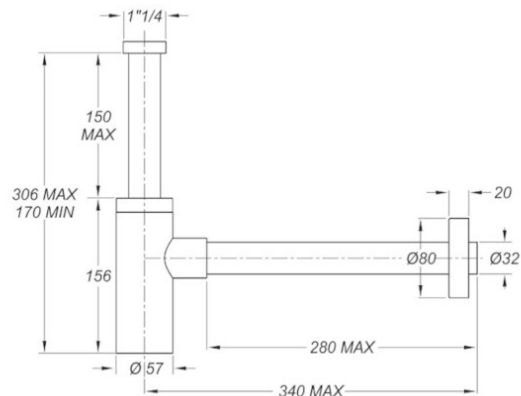

ITEM

0581GM32K2

INOXMATER GUN METAL 1"1/4X32

Product Type

Traps and wastes for washbasin/bidet

Design traps

Logistic Info

Pcs per Carton: 25
Qty per Pallet: 25
Unit weight: 0,66900
Flow rate Lt/m.: 42,20

ORIGINE: MADE IN CINA

Cod.EAN13: 8030575061832

Tarif Code :73249000

Tecnichal Details

Model: INOXMATER
Product: Stainless steel design siphons
Spec 1: Pipes length: inlet 170 mm, outlet 300 mm
Spec 2: 1"1/4 x ø 32 mm
Material 1: INOX 304
Material 2: ABS
Color 1: GUN METAL
Color 2: