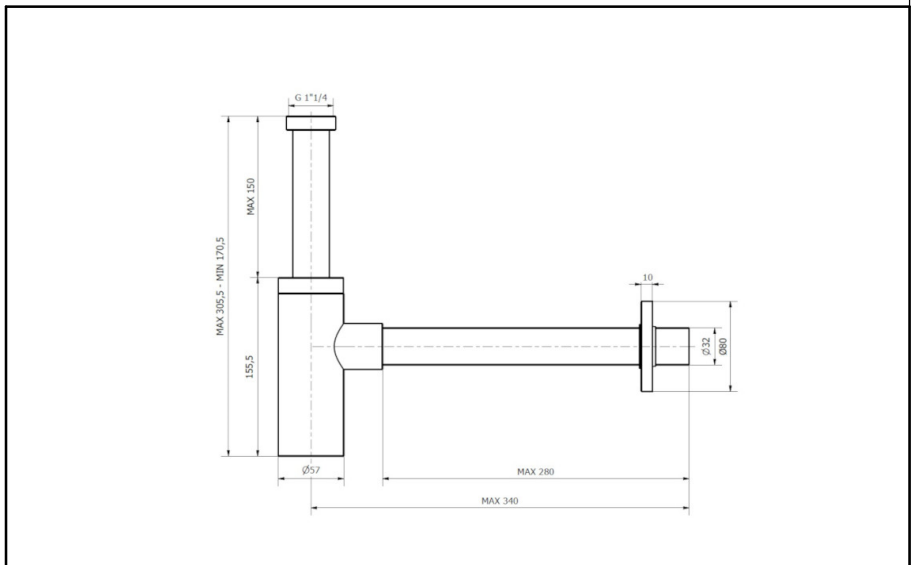

ITEM

0581GD32K3

INOXMATER ORO OPACO 1"1/4X32

Product Type

Traps and wastes for washbasin/bidet

Design traps

Logistic Info

Pcs per Carton: 25
Qty per Pallet: 25
Unit weight: 0,66900
Flow rate Lt/m.: 42,20

ORIGINE: MADE IN CINA

Cod.EAN13: 8030575061313

Tarif Code :73249000

Tecnichal Details

Model: INOXMATER
Product: Stainless steel design siphons
Spec 1: Pipes length: inlet 170 mm, outlet 300 mm
Spec 2: 1"1/4 x Ø 32 mm
Material 1: INOX 304
Material 2: ABS
Color 1: MATT GOLD
Color 2: