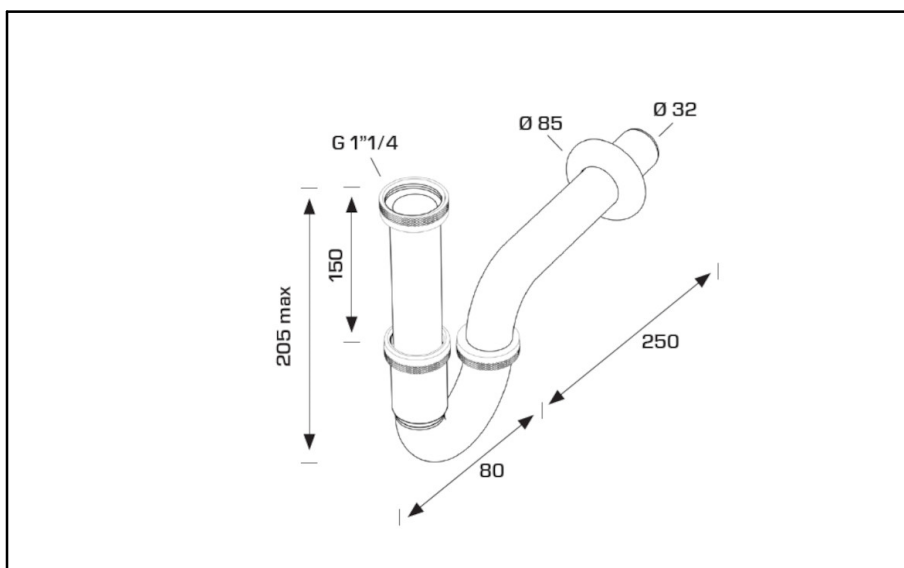

**Qty per Pallet:**

**Unit weight: 0,34000**

**Flow rate Lt/m.:**

ORIGINE: MADE IN CINA

Cod.EAN13: 8030575066028

Tecnichal Details

**Model:** TUBULAR INOX

**Product:** pipe odour trap for washbasin

**Spec 1:** Zinc nuts, matt black finishing. Inlet pipe H: 150 mm

**Spec 2:** 1"1/4 x ø 32x250 mm

**Material 1:** INOX 201

**Material 2:**

**Color 1:** MATT BLACK

**Color 2:**

Approvals