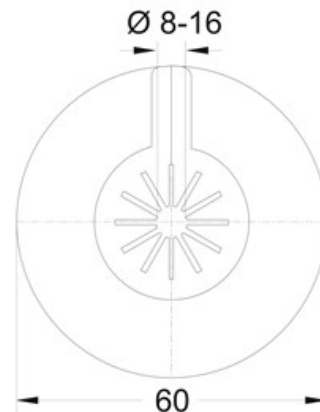

ITEM

9945UN22B0

EXPORT ROSETTA UNIVERSAL Ø8-16

Product Type

Logistic Info

Pcs per Carton: 500
Qty per Pallet:
Unit weight: 0,00419
Flow rate Lt/m.: 999,00

ORIGINE: MADE IN ITALY

Cod.EAN13: 8030575026534

Tarif Code :39229000

Tecnichal Details

Model: EXPORT
Product: opening rosette for radiators, with snap closing
Spec 1: Universal
Spec 2: ø 8 mm - 16 mm
Material 1: PP
Material 2:
Color 1:
Color 2:

Approvals