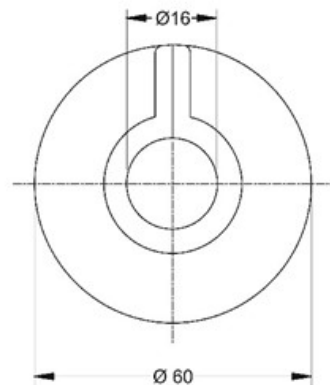

ITEM

9940DN16B0

EXPORT ROSETTA FORO Ø 16 MM

Product Type

Logistic Info

Pcs per Carton: 500
Qty per Pallet:
Unit weight: 0,00397
Flow rate Lt/m.: 999,00

ORIGINE: MADE IN ITALY

Cod.EAN13: 8030575026435

Tarif Code :39229000

Tecnichal Details

Model: EXPORT
Product: opening rosette for radiators, with snap closing
Spec 1:
Spec 2: Hole ø 16 mm
Material 1: PP
Material 2:
Color 1:
Color 2:

Approvals