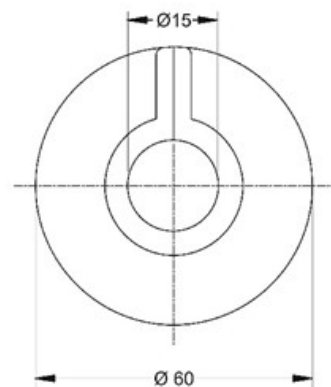

Tecnichal Details

Model: EXPORT

Product: opening rosette for radiators, with snap closing

Spec 1:

Spec 2: Hole ø 15 mm

Material 1: PP

Material 2:

Color 1:

Color 2: