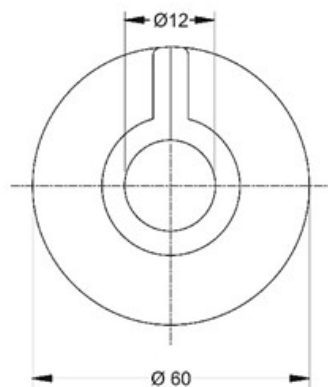

Tecnichal Details

Model: EXPORT

Product: opening rosette for radiators, with snap closing

Spec 1:

Spec 2: Hole ø 12 mm

Material 1: PP

Material 2:

Color 1:

Color 2: