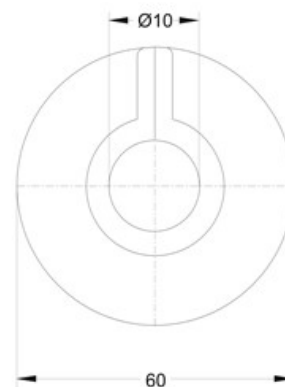

Tecnichal Details

Model: EXPORT

Product: opening rosette for radiators, with snap closing

Spec 1:

Spec 2: Hole ø 10 mm

Material 1: PP

Material 2:

Color 1:

Color 2: