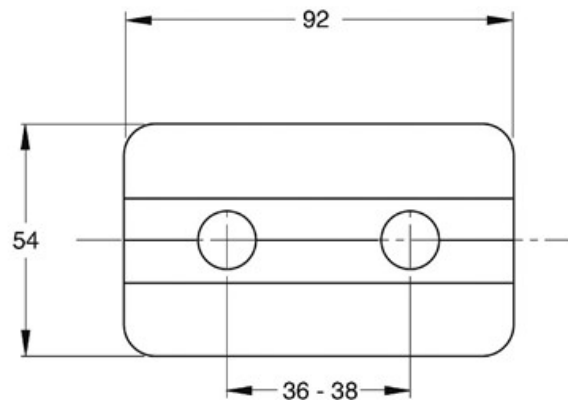

ITEM

9911PP36B0

DUPLO ROSETTA DOPPIA Ø 8-16

Product Type

Logistic Info

Pcs per Carton: 500
Qty per Pallet: 10
Unit weight: 0,00934
Flow rate Lt/m.: 999,00

ORIGINE: MADE IN ITALY

Cod.EAN13: 8030575026220

Tarif Code :39229000

Tecnichal Details

Model: DUPLO
Product: Thermostatic valve rosette
Spec 1: Twin openings
Spec 2: ø 8 mm - 16 mm
Material 1: PP
Material 2:
Color 1:
Color 2:

Approvals