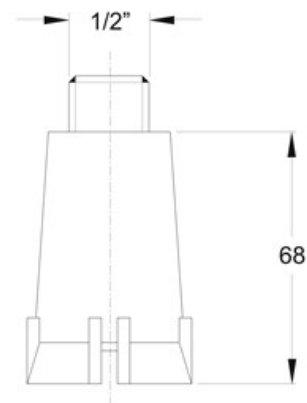

Tecnichal Details

Model: MULTI-TEST

Product: plug for pipes

Spec 1: Blue

Spec 2: Thread 1/2"

Material 1: PP

Material 2: RUBBER

Color 1:

Color 2: