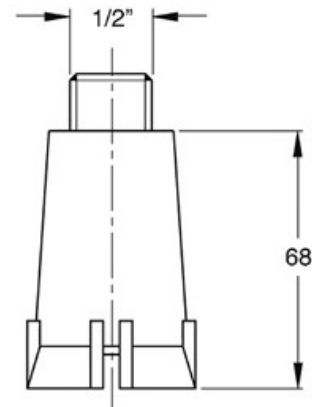

Tecnichal Details

Model: MULTI-TEST

Product: plug for pipes

Spec 1: Red

Spec 2: Thread 1/2"

Material 1: PP

Material 2: RUBBER

Color 1:

Color 2: