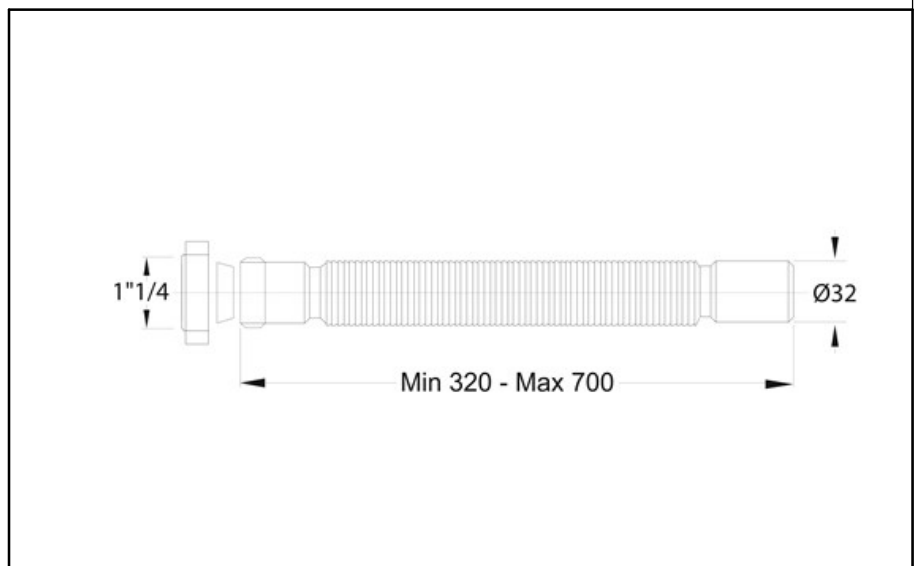

ITEM

9354FM32B0

MAGIKONE F-M 1"1/4 X Ø 32 MM

Product Type

Logistic Info

Pcs per Carton: 100
Qty per Pallet: 100
Unit weight: 0,08700
Flow rate Lt/m.:

ORIGINE: MADE IN SERBIA

Cod.EAN13: 8030575025827

Tarif Code :39229000

Tecnichal Details

Model: MAGIKONE
Product: Flexible hoses with special connections
Spec 1: Female connection to the valve
Spec 2: 1"1/4 x ø 32 mm
Material 1: PP
Material 2:
Color 1:
Color 2: