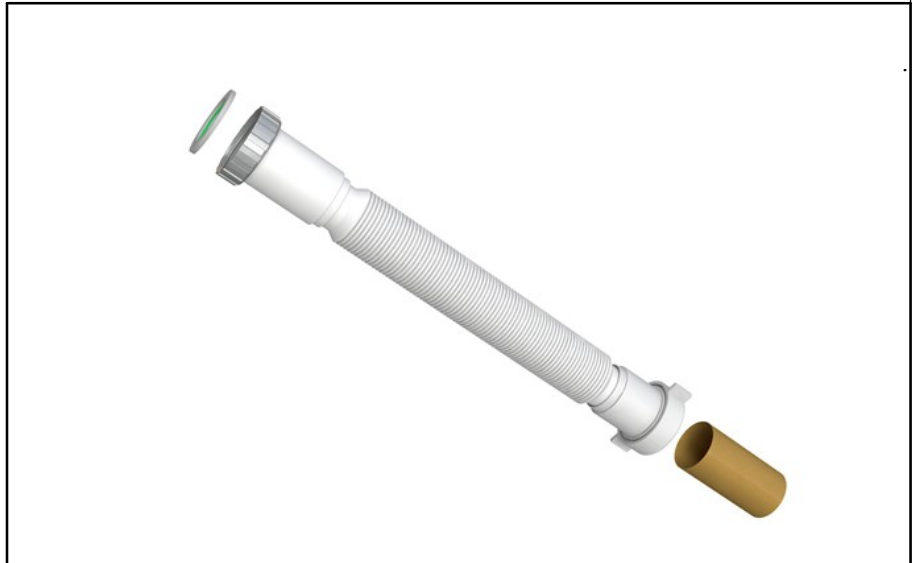

ITEM

**9354CT32B0**

**MAGIKONE CAN OTTONE 1"1/4XØ32**

Product Type

Flexible hoses

Flexible hoses

Logistic Info

**Pcs per Carton:** 100  
**Qty per Pallet:** 100  
**Unit weight:** 0,08800  
**Flow rate Lt/m.:**

ORIGINE: MADE IN SERBIA

Cod.EAN13: 8030575040455

Tarif Code :39229000

Tecnichal Details

**Model:** MAGIKONE  
**Product:** Flexible hoses with special connections  
**Spec 1:** With brass outlet pipe  
**Spec 2:** 1"1/4 x ø 32 mm  
**Material 1:** PP  
**Material 2:** BRASS  
**Color 1:**  
**Color 2:**