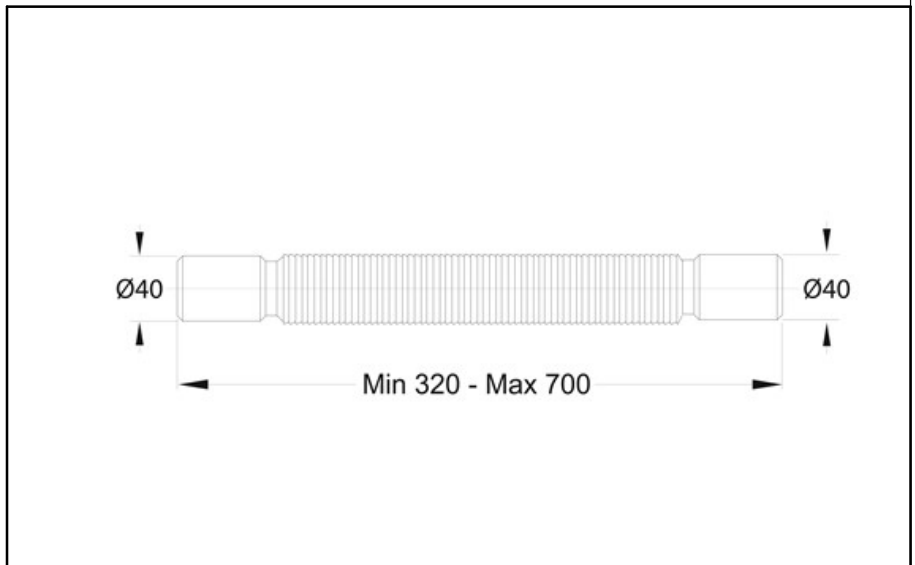

ITEM

**9340CC40B0**

**MAGIC C/DOPPIO MANICOTTO D.40**

Product Type

Logistic Info

**Pcs per Carton:** 100  
**Qty per Pallet:** 100  
**Unit weight:** 0,09200  
**Flow rate Lt/m.:**

ORIGINE: MADE IN ITALY  
Cod.EAN13: 8030575025346  
Tarif Code :39229000

Tecnichal Details

**Model:** MAGIKONE  
**Product:** Flexible hoses with special connections  
**Spec 1:** Double male exit  
**Spec 2:** ø 40 mm x ø 40 mm  
**Material 1:** PP  
**Material 2:**  
**Color 1:**  
**Color 2:**