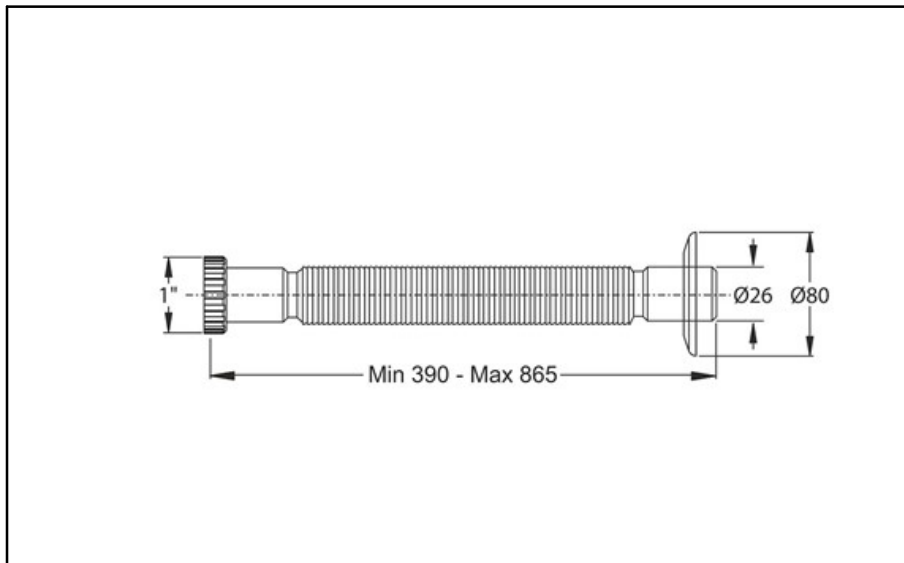

ITEM

**9332RS44B7**

**MAGIKONE CROMO 1" X Ø 32 MM**

Product Type

Flexible hoses

Flexible hoses

Logistic Info

**Pcs per Carton:** 50  
**Qty per Pallet:** 50  
**Unit weight:** 0,09600  
**Flow rate Lt/m.:**

ORIGINE: MADE IN CINA

Cod.EAN13: 8030575035123

Tarif Code :39229000

Tecnichal Details

**Model:** MAGIKONE  
**Product:** Flexible hoses with metallic finishing  
**Spec 1:** BI-POWER washers / with rosette  
**Spec 2:** 1" x ø 32 mm  
**Material 1:** PP  
**Material 2:** ALUMINUM  
**Color 1:**  
**Color 2:**