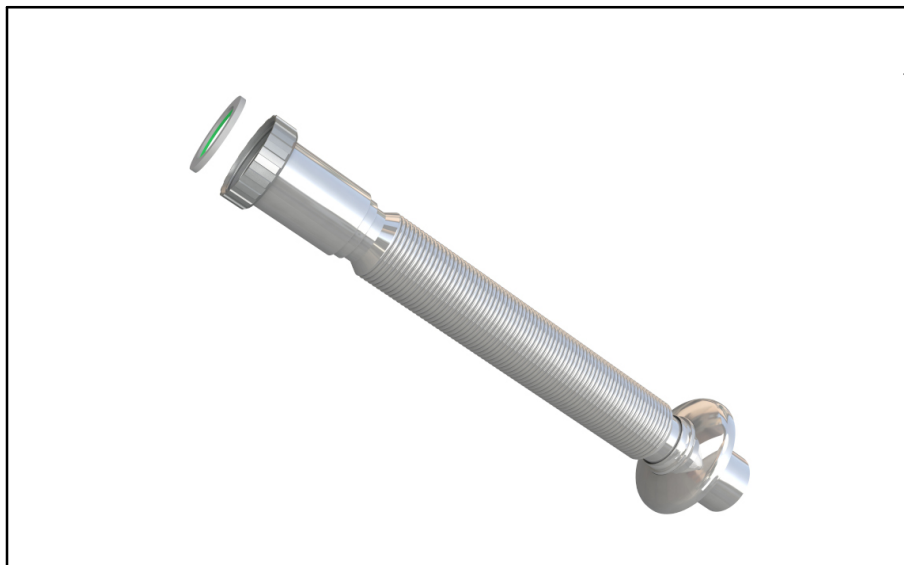

ITEM

**9332RS44B7**

**MAGIKONE CROMO 1" X Ø 32 MM**

Product Type

Flexible hoses

Flexible hoses

Logistic Info

**Pcs per Carton:** 50  
**Qty per Pallet:** 50  
**Unit weight:** 0,09600  
**Flow rate Lt/m.:**

ORIGINE: MADE IN CINA

Cod.EAN13: 8030575035123

Tarif Code :39229000

Tecnichal Details

**Model:** MAGIKONE  
**Product:** Flexible hoses with metallic finishing  
**Spec 1:** BI-POWER washers / with rosette  
**Spec 2:** 1" x ø 32 mm  
**Material 1:** PP  
**Material 2:** ALUMINUM  
**Color 1:**  
**Color 2:**