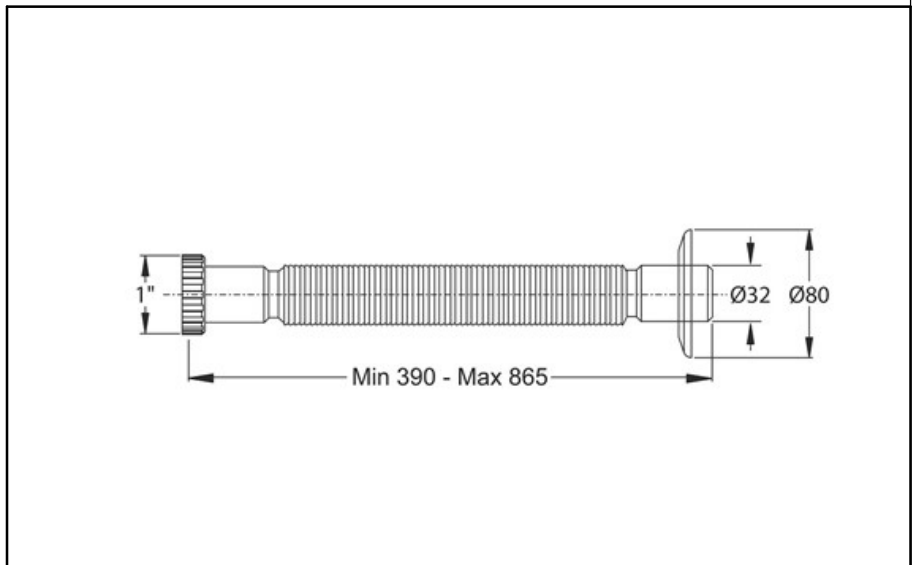

ITEM

**9332RM44B0**

**MAGIKONE MET C/ROS 1" X Ø 32**

Product Type

Flexible hoses

Flexible hoses

Logistic Info

**Pcs per Carton:** 100  
**Qty per Pallet:** 100  
**Unit weight:** 0,09700  
**Flow rate Lt/m.:**

ORIGINE: MADE IN SERBIA

Cod.EAN13: 8030575034553

Tarif Code :39229000

Tecnichal Details

**Model:** MAGIKONE  
**Product:** Flexible hoses with aluminum threaded nut  
**Spec 1:** BI-POWER washers / with rosette  
**Spec 2:** 1" x ø 32 mm  
**Material 1:** PP  
**Material 2:** ALUMINUM  
**Color 1:**  
**Color 2:**