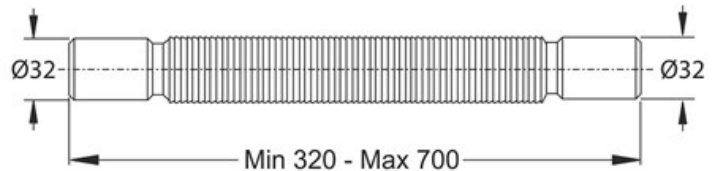

ITEM

9332CC32B0

MAGIKONE M-M Ø 32 MM X Ø 32 MM

Product Type

Logistic Info

Pcs per Carton: 100
Qty per Pallet: 100
Unit weight: 0,07400
Flow rate Lt/m.:

ORIGINE: MADE IN SERBIA

Cod.EAN13: 8030575025087

Tarif Code :39229000

Tecnichal Details

Model: MAGIKONE
Product: Flexible hoses with special connections
Spec 1: Double male exit
Spec 2: ø 32 mm x ø 32 mm
Material 1: PP
Material 2:
Color 1:
Color 2:

Approvals