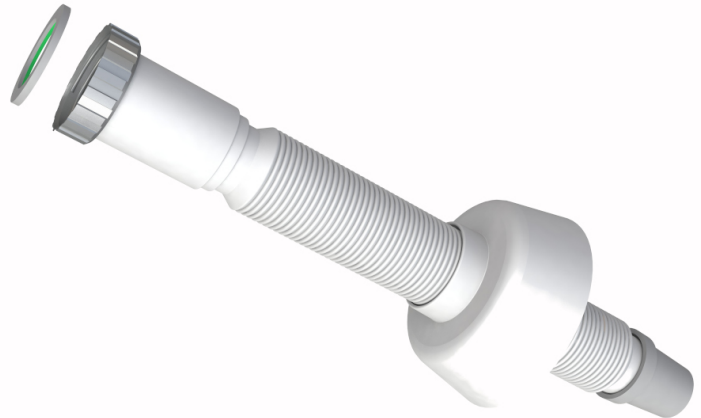

ITEM

9328ZN54B0

MAGIKONE SALVA-PIOMBO Ø28-32

Product Type

Logistic Info

Pcs per Carton: 50
Qty per Pallet: 50
Unit weight: 0,10800
Flow rate Lt/m.:

ORIGINE: MADE IN SERBIA

Cod.EAN13: 8030575032146

Tarif Code :39229000

Tecnichal Details

Model: MAGIKONE
Product: Flexible hoses with special connections
Spec 1: Conical connection for lead pipes
Spec 2: 1"1/4 x ø 28-32 mm
Material 1: PP
Material 2: ALUMINUM
Color 1:
Color 2: