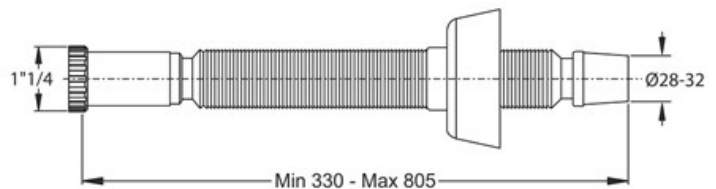

ITEM

9328ZN54B0

MAGIKONE SALVA-PIOMBO Ø28-32

Product Type

Logistic Info

Pcs per Carton: 50
Qty per Pallet: 50
Unit weight: 0,10800
Flow rate Lt/m.:

ORIGINE: MADE IN SERBIA

Cod.EAN13: 8030575032146

Tarif Code :39229000

Tecnichal Details

Model: MAGIKONE
Product: Flexible hoses with special connections
Spec 1: Conical connection for lead pipes
Spec 2: 1"1/4 x ø 28-32 mm
Material 1: PP
Material 2: ALUMINUM
Color 1:
Color 2: