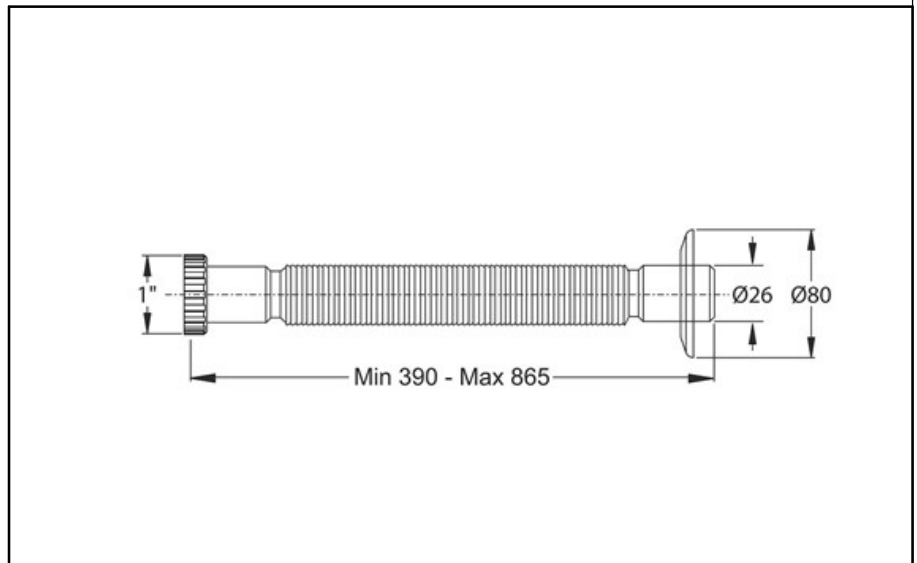

ITEM

9326RM44B0

MAGIKONE MET C/ROS 1" X Ø 26

Product Type

Flexible hoses

Flexible hoses

Logistic Info

Pcs per Carton: 100
Qty per Pallet: 100
Unit weight: 0,08800
Flow rate Lt/m.:

ORIGINE: MADE IN SERBIA

Cod.EAN13: 8030575034539

Tarif Code :39229000

Tecnichal Details

Model: MAGIKONE
Product: Flexible hoses with aluminum threaded nut
Spec 1: BI-POWER washers / with rosette
Spec 2: 1" x ø 26 mm
Material 1: PP
Material 2: ALUMINUM
Color 1:
Color 2: