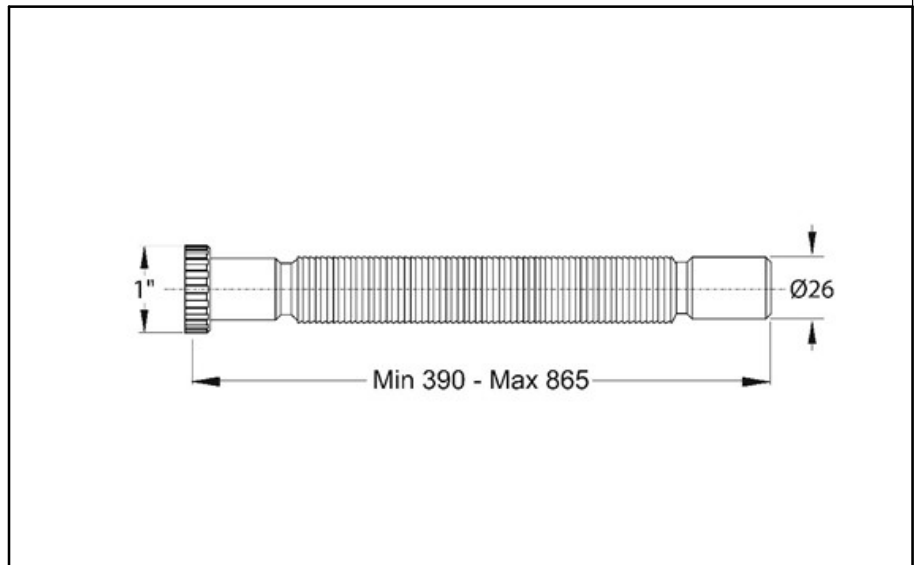

ITEM

**9326OT44B0**

**MAGIKONE METALLO 1" X Ø 26 MM**

Product Type

Flexible hoses

Flexible hoses

Logistic Info

**Pcs per Carton:** 100  
**Qty per Pallet:** 100  
**Unit weight:** 0,08400  
**Flow rate Lt/m.:**

ORIGINE: MADE IN SERBIA

Cod.EAN13: 8030575025001

Tarif Code :39229000

Tecnichal Details

**Model:** MAGIKONE  
**Product:** Flexible hoses with aluminum threaded nut  
**Spec 1:** BI-POWER washers / single outlet  
**Spec 2:** 1" x ø 26 mm  
**Material 1:** PP  
**Material 2:** ALUMINUM  
**Color 1:**  
**Color 2:**