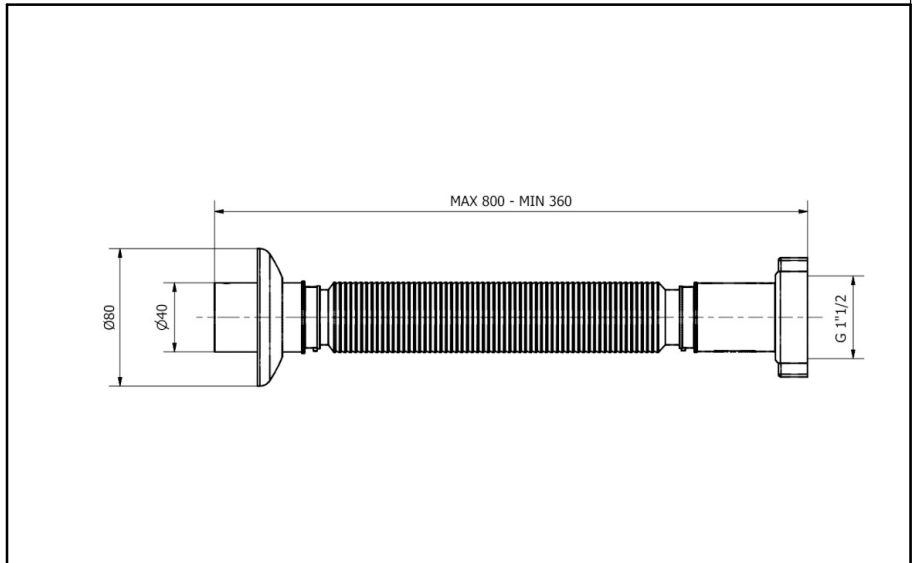

ITEM

9140RP64B0

JOLLYONE GH.PLA.1"1/2X40+ROSONE

Product Type

Flexible hoses

Flexible hoses

Logistic Info

Pcs per Carton: 125

Qty per Pallet:

Unit weight: 0,09900

Flow rate Lt/m.:

ORIGINE: MADE IN ITALY

Cod.EAN13: 8030575061245

Tarif Code :39229000

Tecnichal Details

Model: JOLLYONE

Product: Flexible hoses with plastic threaded nut

Spec 1: Over-moulded washer / with rosette

Spec 2: 1"1/2 x ø 40 mm

Material 1: PP

Material 2:

Color 1:

Color 2:

Approvals