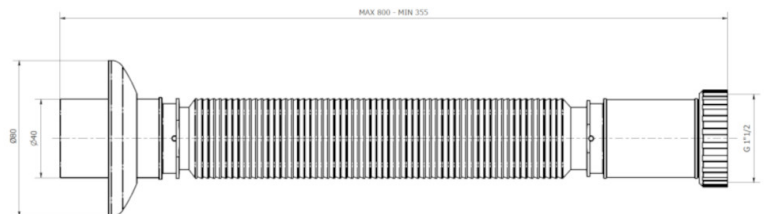

Qty per Pallet:

Unit weight: 0,09900

Flow rate Lt/m.:

ORIGINE: MADE IN ITALY

Cod.EAN13: 8030575061269

Tarif Code :39229000

Tecnichal Details

Model: JOLLYONE

Product: Flexible hoses with aluminum threaded nut

Spec 1: Over-moulded washer / with rosette

Spec 2: 1"1/2 x ø 40 mm

Material 1: PP

Material 2: ALUMINUM

Color 1:

Color 2:

Approvals