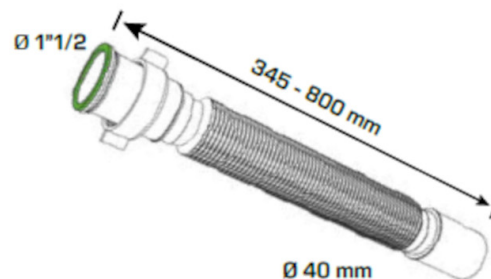

Qty per Pallet:

Unit weight: 0,10300

Flow rate Lt/m.:

ORIGINE: MADE IN ITALY

Cod.EAN13: 8030575061238

Tarif Code :39229000

Tecnichal Details

Model: JOLLYONE

Product: Flexible hoses with plastic threaded nut

Spec 1: Over-moulded washer / single outlet

Spec 2: 1"½ x ø 40 mm

Material 1: PP

Material 2:

Color 1:

Color 2:

Approvals