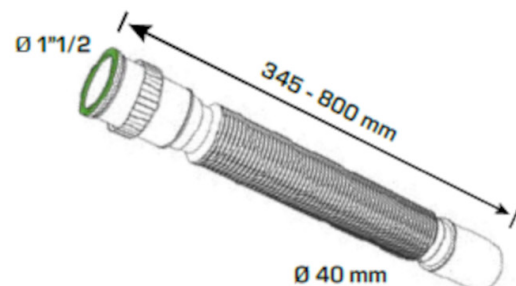

Qty per Pallet:

Unit weight: 0,09500

Flow rate Lt/m.:

ORIGINE: MADE IN ITALY

Cod.EAN13: 8030575061252

Tarif Code :39229000

Tecnichal Details

Model: JOLLYONE

Product: Flexible hoses with aluminum threaded nut

Spec 1: Over-moulded washer / single outlet

Spec 2: 1"½ x ø 40 mm

Material 1: PP

Material 2: ALUMINUM

Color 1:

Color 2:

Approvals