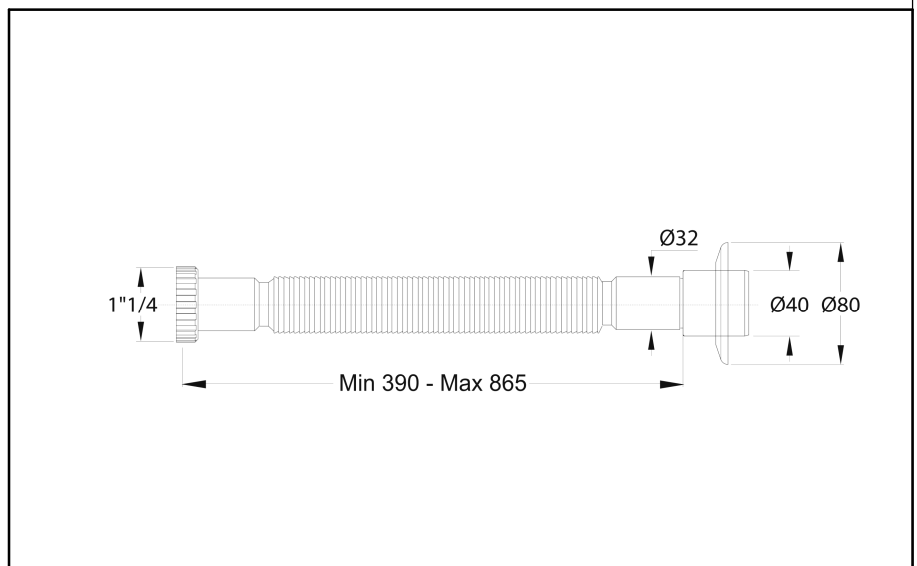

Qty per Pallet:

Unit weight: 0,10400

Flow rate Lt/m.:

ORIGINE: MADE IN ITALY

Cod.EAN13: 8030575061306

Tarif Code :39229000

Tecnichal Details

Model: JOLLYONE

Product: Flexible hoses with aluminum threaded nut

Spec 1: Over-moulded washer / with rosette

Spec 2: 1"1/4 x ø 32/40 mm

Material 1: PP

Material 2: ALUMINUM

Color 1:

Color 2:

Approvals