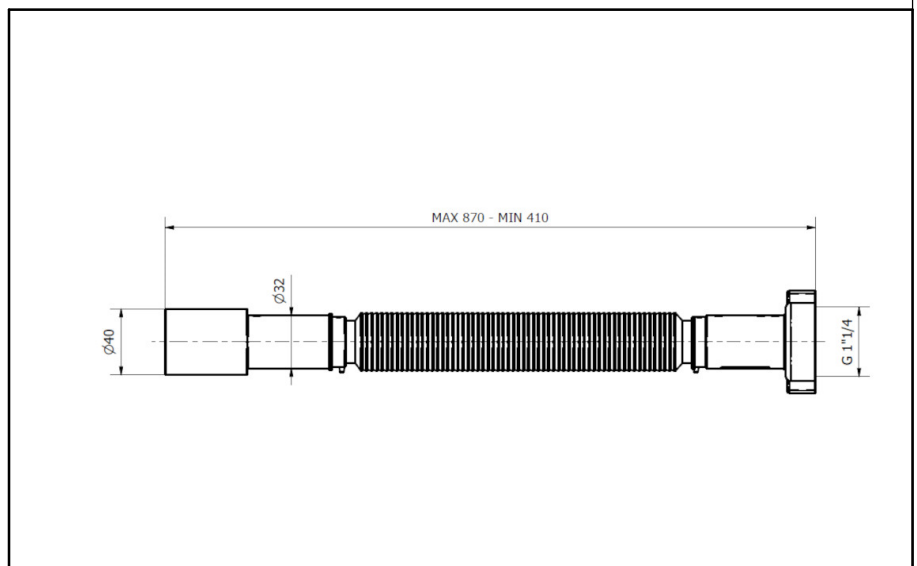

**Qty per Pallet:**

**Unit weight: 0,09500**

**Flow rate Lt/m.:**

ORIGINE: MADE IN ITALY

Cod.EAN13: 8030575061276

Tarif Code :39229000

Tecnichal Details

**Model: JOLLYONE**

**Product: Flexible hoses with plastic threaded nut**

**Spec 1: Over-moulded washer / double outlet**

**Spec 2: 1"1/4 x ø 32/40 mm**

**Material 1: PP**

**Material 2:**

**Color 1:**

**Color 2:**

Approvals