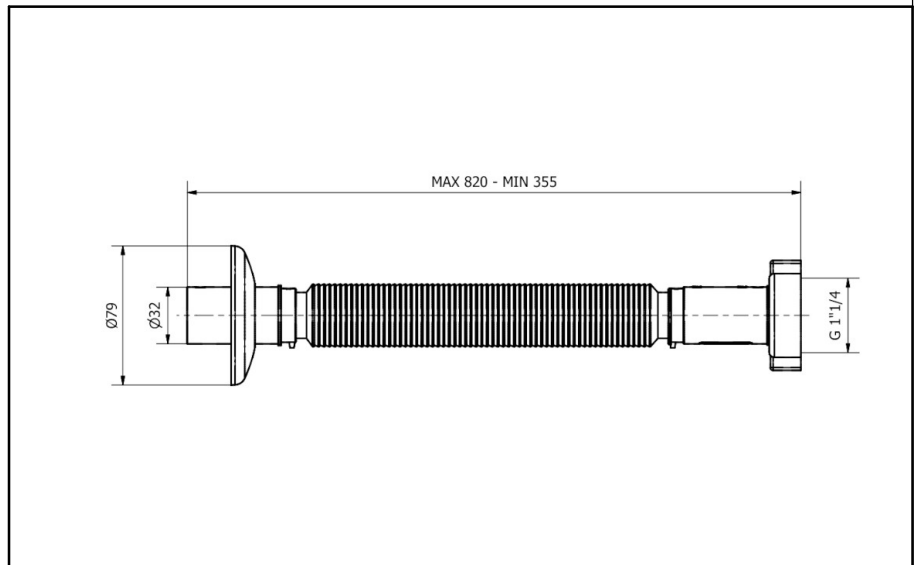

ITEM

9132RP54B0

JOLLYONE GH.PLA.1"1/4X32+ROSONE

Product Type

Flexible hoses

Flexible hoses

Logistic Info

Pcs per Carton: 160
Qty per Pallet: 160
Unit weight: 0,08600
Flow rate Lt/m.:

ORIGINE: MADE IN ITALY
Cod.EAN13: 8030575060828
Tarif Code :39229000

Tecnichal Details

Model: JOLLYONE
Product: Flexible hoses with plastic threaded nut
Spec 1: Over-moulded washer / with rosette
Spec 2: 1"1/4 x ø 32 mm
Material 1: PP
Material 2:
Color 1:
Color 2: