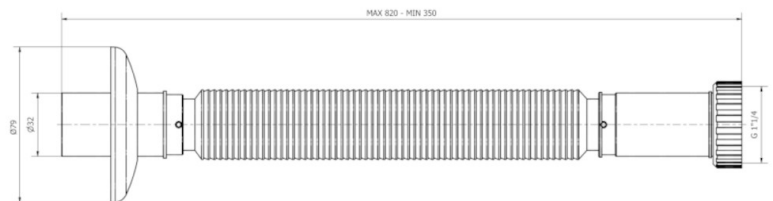

Qty per Pallet: 165

Unit weight: 0,08900

Flow rate Lt/m.:

ORIGINE: MADE IN ITALY

Cod.EAN13: 8030575060675

Tarif Code :39229000

Tecnichal Details

Model: JOLLYONE

Product: Flexible hoses with aluminum threaded nut

Spec 1: Over-moulded washer / with rosette

Spec 2: 1"1/4 x ø 32 mm

Material 1: PP

Material 2: ALUMINUM

Color 1:

Color 2:

Approvals