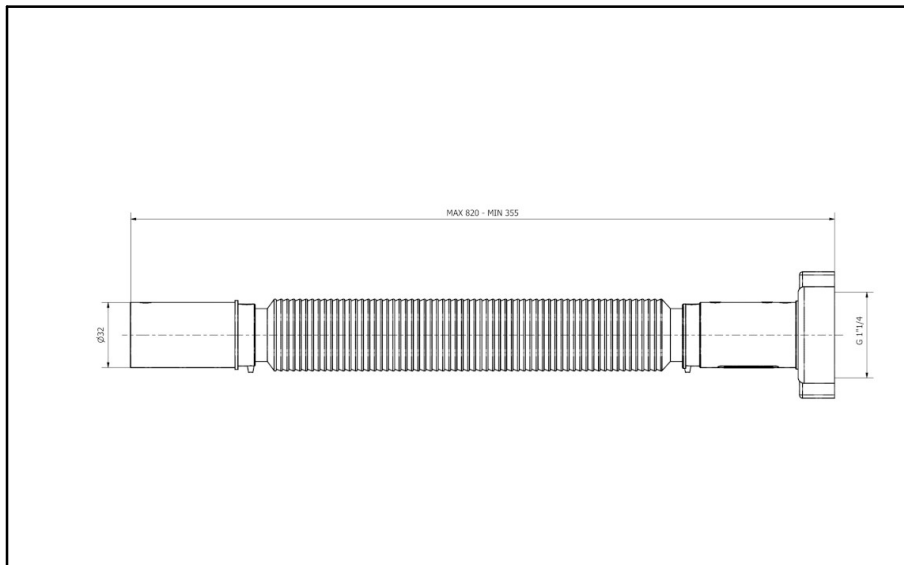

ITEM

**9132PP54B0**

**JOLLYONE GH.PLA.1"1/4X32**

Product Type

Flexible hoses

Flexible hoses

Logistic Info

**Pcs per Carton:** 190  
**Qty per Pallet:** 190  
**Unit weight:** 0,08000  
**Flow rate Lt/m.:**

ORIGINE: MADE IN ITALY

Cod.EAN13: 8030575060835

Tarif Code :39229000

Tecnichal Details

**Model:** JOLLYONE

**Product:** Flexible hoses with plastic threaded nut

**Spec 1:** Over-moulded washer / single outlet

**Spec 2:** 1"1/4 x Ø 32 mm

**Material 1:** PP

**Material 2:**

**Color 1:**

**Color 2:**

Approvals