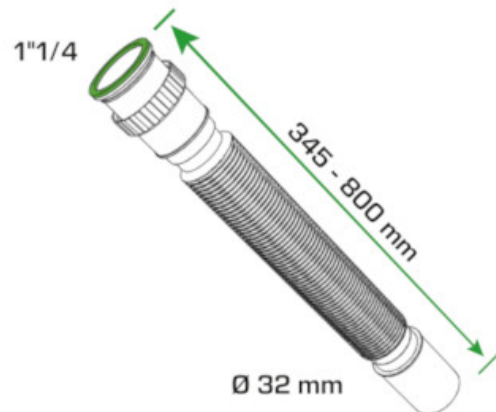

ITEM

91320T54B0

JOLLYONE GH.MET.1"1/4X32

Product Type

Flexible hoses

Flexible hoses

Logistic Info

Pcs per Carton: 200
Qty per Pallet: 200
Unit weight: 0,08200
Flow rate Lt/m.:

ORIGINE: MADE IN ITALY

Cod.EAN13: 8030575060682

Tarif Code :39229000

Tecnichal Details

Model: JOLLYONE
Product: Flexible hoses with aluminum threaded nut
Spec 1: Over-moulded washer / single outlet
Spec 2: 1"1/4 x \varnothing 32 mm
Material 1: PP
Material 2: ALUMINUM
Color 1:
Color 2: