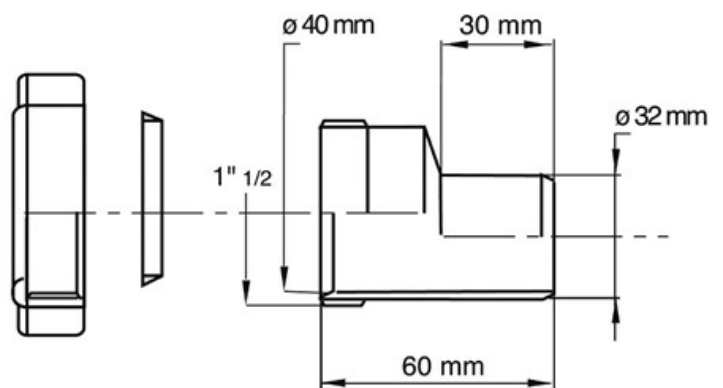

ITEM

9050MS32B0

PASSEPARTOUT M Ø 32 X F Ø 40

Product Type

Hidraulic systems components

Plastic-made fittings

Logistic Info

Pcs per Carton: 50
Qty per Pallet: 1
Unit weight: 0,02600
Flow rate Lt/m.:

ORIGINE: MADE IN ITALY

Cod.EAN13: 8030575024394

Tarif Code :39229000

Tecnichal Details

Model: PASSEPARTOUT
Product: Siphons adaptors
Spec 1: M-F increase coupling
Spec 2: M Ø 32 mm x F Ø 40 mm
Material 1: PP
Material 2:
Color 1:
Color 2: