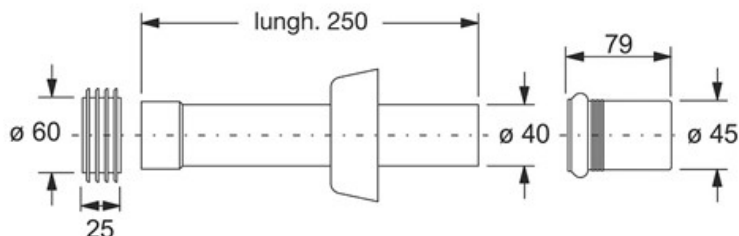

ITEM

8820PP40B0

CANOTTO WC ROSONE FISSO

Product Type

WC connectors

Flushing pipes

Logistic Info

Pcs per Carton: 50
Qty per Pallet: 50
Unit weight: 0,17300
Flow rate Lt/m.:

ORIGINE: MADE IN ITALY

Cod.EAN13: 8030575054056

Tarif Code :39229000

Tecnichal Details

Model: FLUSH PIPES WITH ROSETTE
Product: Flushing pipe for concealed water tanks
Spec 1: Length : 25 cm, Steady rosette
Spec 2: ø 40/45 mm
Material 1: PP
Material 2: RUBBER
Color 1: WHITE
Color 2: BLACK