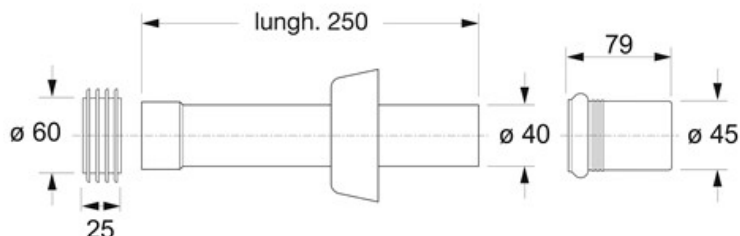

Tecnichal Details

Model: FLUSH PIPES WITH ROSETTE
Product: Flushing pipe for concealed water tanks
Spec 1: Length : 25 cm, Adjustable rosette
Spec 2: ø 40/45 mm

Material 1: ABS

Material 2: RUBBER

Color 1: WHITE

Color 2: BLACK