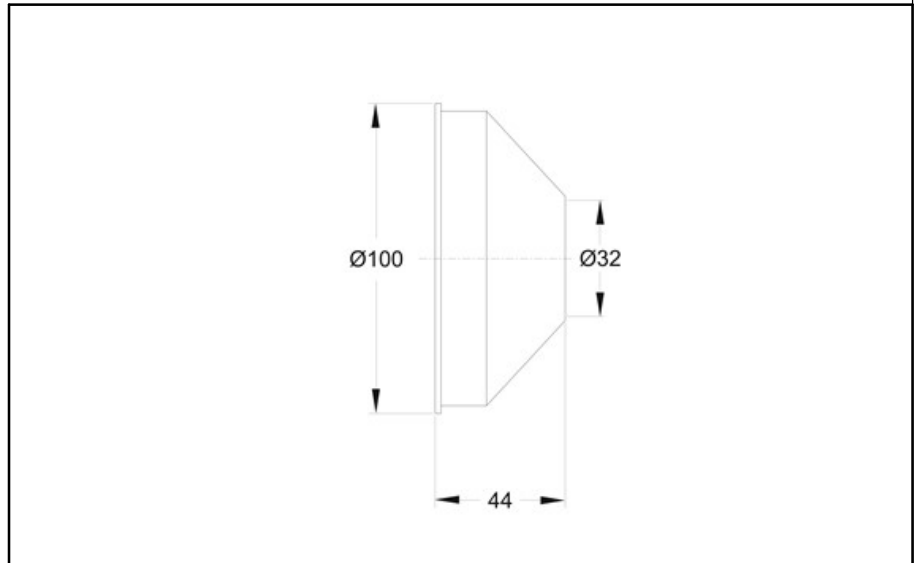

ITEM

8801CR32B7

ROSONE WC CROMO Ø 32 MM

Product Type

WC connectors

WC extensions spare parts

Logistic Info

Pcs per Carton:

Qty per Pallet: 10

Unit weight: 0,02500

Flow rate Lt/m.:

ORIGINE: MADE IN CINA

Cod.EAN13: 8030575033297

Tarif Code :39229000

Tecnichal Details

Model: ROSETTES

Product: "MAXI" wall rosette for eccentric flushing pipes

Spec 1: O.D. ø 100 mm

Spec 2: Hole ø 32 mm

Material 1: ABS

Material 2:

Color 1: CHROME-PLATED

Color 2:

Approvals