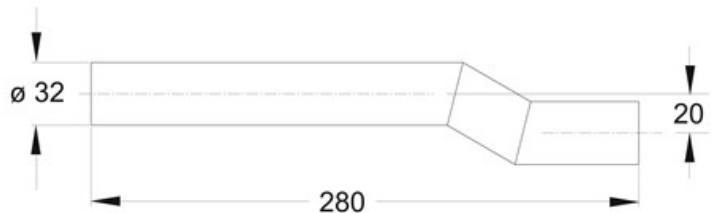

ITEM

8800CR32B7

CANOTTO ECCENTRICO CROMO Ø 32

Product Type

WC connectors

Flushing pipes

Logistic Info

Pcs per Carton:

Qty per Pallet:

Unit weight: 0,06000

Flow rate Lt/m.:

ORIGINE: MADE IN CINA

Cod.EAN13: 8030575035093

Tarif Code :39229000

Tecnichal Details

Model: OFFSET FLUSHING PIPE

Product: Flushing pipe for concealed water tanks

Spec 1: Offset 2 cm

Spec 2: ø 32 mm

Material 1: ABS

Material 2:

Color 1: CHROME-PLATED

Color 2:

Approvals