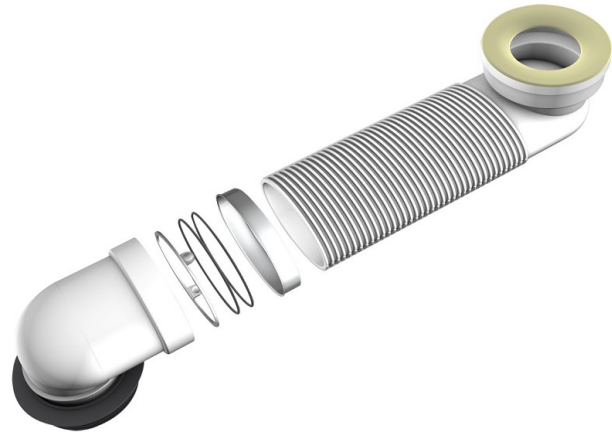

ITEM

8620IX10B0

OFFSET CURVA REGOLABILE WC

Product Type

WC connectors

WC couplings

Logistic Info

Pcs per Carton: 12
Qty per Pallet: 12
Unit weight: 0,63700
Flow rate Lt/m.:

ORIGINE: MADE IN ITALY

Cod.EAN13: 8030575036496

Tarif Code :39229000

Tecnichal Details

Model: OFFSET
Product: WC coupling with lenght regulation
Spec 1: Stainless steel flange with sealing O-RING
Spec 2: IN \varnothing 90/110 mm - OUT \varnothing 100/110 mm
Material 1: PP
Material 2: INOX
Color 1: WHITE
Color 2: METAL