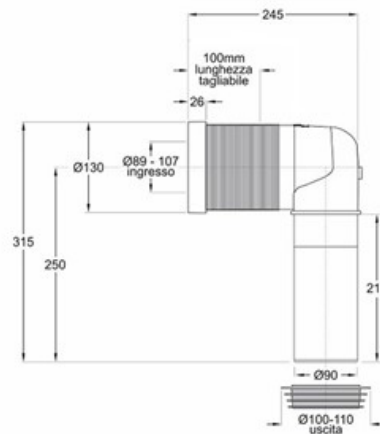

ITEM

8540UN90C0

CIVITAS 90 SC UNI Ø90-110 MM

Product Type

WC connectors

WC Extensions

Logistic Info

Pcs per Carton: 2
Qty per Pallet: 2
Unit weight: 0,55000
Flow rate Lt/m.:

ORIGINE: MADE IN SERBIA

Cod.EAN13: 8030575053462

Tarif Code :39229000

Tecnichal Details

Model: CIVITAS
Product: WC bent connections
Spec 1: 90° elbow
Spec 2: Universal outlet ø 90-110 mm
Material 1: PP
Material 2: TPE
Color 1: WHITE
Color 2: BLACK