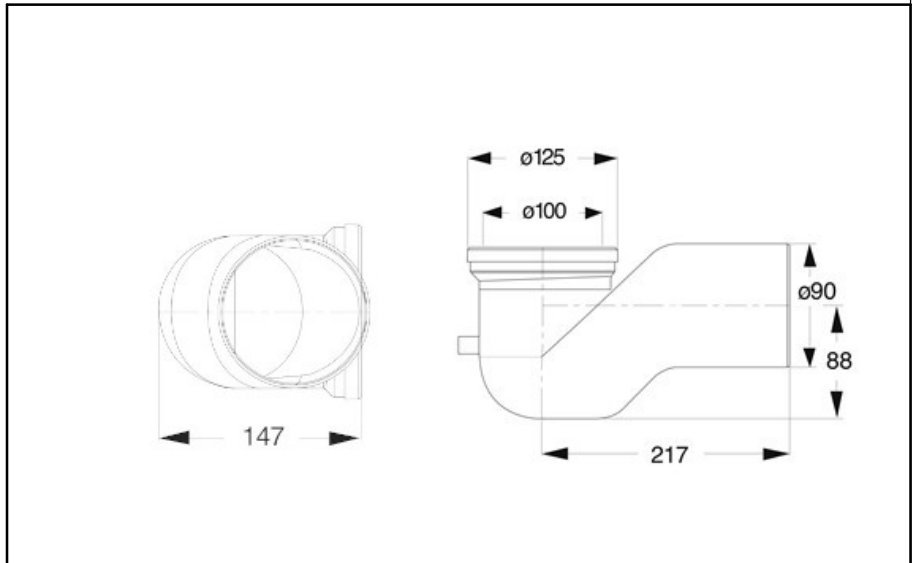

ITEM

8439PP90C0

CIGNO SCARICO Ø 90 MM

Product Type

WC connectors

WC Extensions

Logistic Info

Pcs per Carton: 20
Qty per Pallet: 20
Unit weight: 0,27000
Flow rate Lt/m.:

ORIGINE: MADE IN ITALY
Cod.EAN13: 8030575030920
Tarif Code :39229000

Tecnichal Details

Model: CIGNO
Product: WC bent connections
Spec 1: swan neck elbow for WC
Spec 2: Inlet ø 80-110 mm Outlet ø 90 mm
Material 1: PP
Material 2: TPE
Color 1: WHITE
Color 2: YELLOW