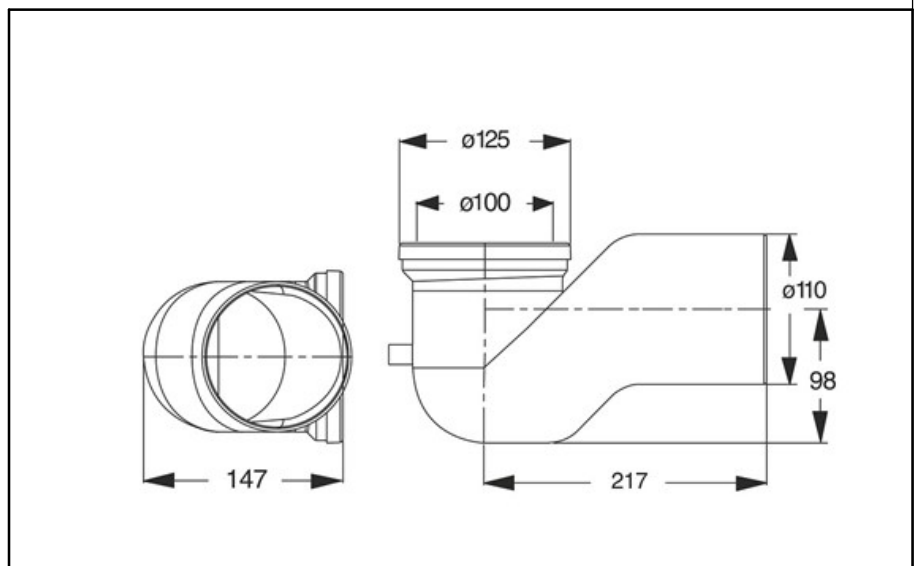

ITEM

8439PP11C0

CIGNO SCARICO Ø 110 MM

Product Type

Logistic Info

Pcs per Carton: 20
Qty per Pallet: 20
Unit weight: 0,29000
Flow rate Lt/m.:

ORIGINE: MADE IN ITALY
Cod.EAN13: 8030575030968
Tarif Code :39229000

Tecnichal Details

Model: CIGNO
Product: WC bent connections
Spec 1: swan neck elbow for WC
Spec 2: Inlet \varnothing 80-110 mm Outlet \varnothing 110 mm
Material 1: PP
Material 2: TPE
Color 1: WHITE
Color 2: YELLOW