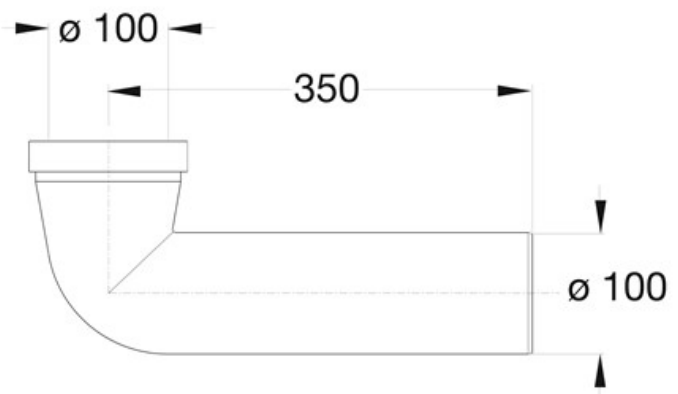

Tecnichal Details

Model: BENT CONNECTION

Product: WC bent connections

Spec 1: WC 90° elbow

Spec 2: ø 100 mm

Material 1: PVC

Material 2:

Color 1: WHITE

Color 2: