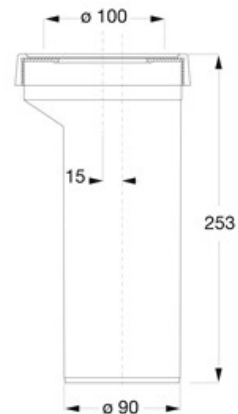

ITEM

8432PP90C0

PROLUNGA ECCENTR SCARICO Ø90

Product Type

Logistic Info

Pcs per Carton: 25
Qty per Pallet: 25
Unit weight: 0,22600
Flow rate Lt/m.:

ORIGINE: MADE IN ITALY

Cod.EAN13: 8030575030265

Tarif Code :39229000

Tecnichal Details

Model: OFFSET CONNECTION
Product: Offset connections for WC
Spec 1: BI-POWER connection
Spec 2: Inlet \varnothing 80-110 mm Outlet \varnothing 90 mm
Material 1: PP
Material 2: TPE
Color 1: WHITE
Color 2: YELLOW