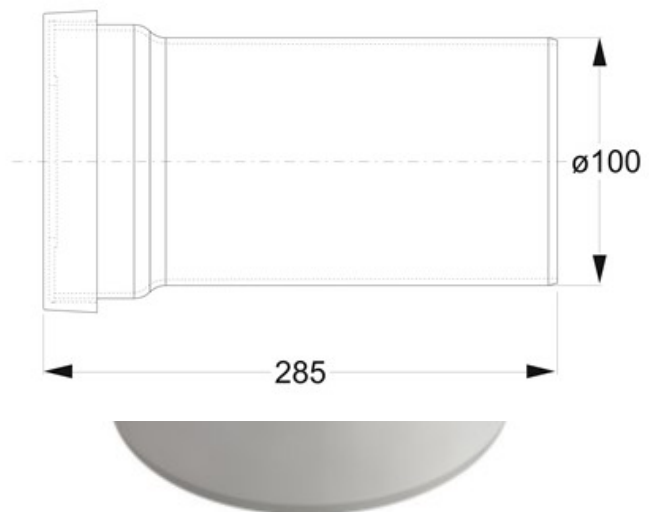

ITEM

8431PV10C0

PROLUNGA DIRITTA L285 Ø100

Product Type

WC connectors

WC Extensions

Logistic Info

Pcs per Carton: 16
Qty per Pallet: 16
Unit weight: 0,28280
Flow rate Lt/m.:

ORIGINE: MADE IN ITALY

Cod.EAN13: 8030575056005

Tarif Code :39229000

Tecnichal Details

Model: STRAIGHT CONNECTION

Product: Straight extensions for WC

Spec 1: Length: 285 mm

Spec 2: ø 100 mm

Material 1: PVC

Material 2:

Color 1: WHITE

Color 2:

Approvals