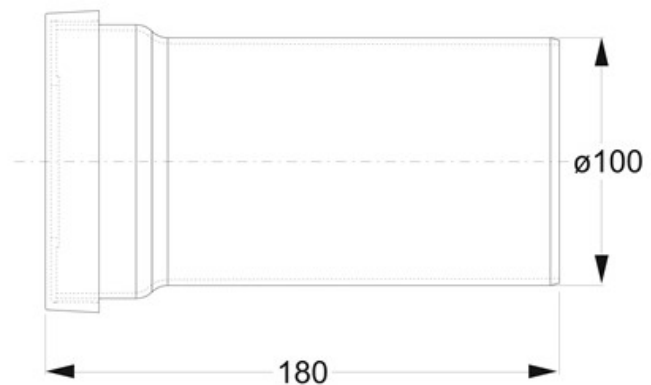

Tecnichal Details

Model: STRAIGHT CONNECTION

Product: Straight extensions for WC

Spec 1: Length: 180 mm

Spec 2: ø 100 mm

Material 1: PVC

Material 2:

Color 1: WHITE

Color 2: