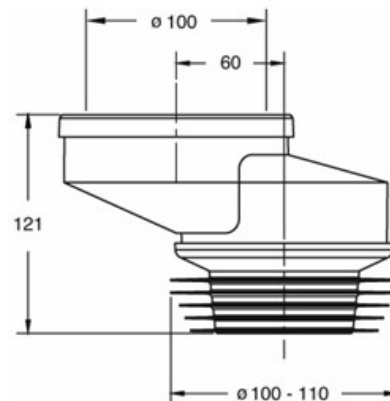

ITEM

8429LX10C0

BIPOWER MAN WC OFFSET 60 MM

Product Type

WC connectors

WC couplings

Logistic Info

Pcs per Carton: 20
Qty per Pallet: 20
Unit weight: 0,18500
Flow rate Lt/m.:

ORIGINE: MADE IN ITALY

Cod.EAN13: 8030575053851

Tarif Code :39229000

Tecnichal Details

Model: BI-POWER WC COUPLING
Product: "BI-POWER" double-injected WC coupling
Spec 1: IN \varnothing 90/110 mm - OUT \varnothing 100/110 mm
Spec 2: 60 mm Offset
Material 1: PP
Material 2: TPE
Color 1: WHITE
Color 2: YELLOW